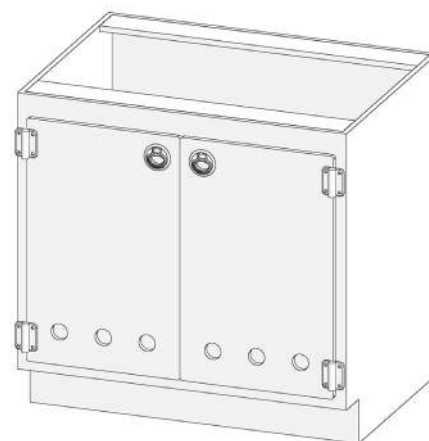

*Please call for current pricing

DOUBLE DOOR STORAGE UNITS

Double Door Storage Unit

Part Number	Width	Height	Depth	Price
PD-S20-3030	30"	29"	22"	*
PD-S20-3630	36"	29"	22"	*
PD-S20-4230	42"	29"	22"	*
PD-S20-4830	48"	29"	22"	*
PD-S20-3036	30"	35"	22"	*
PD-S20-3636	36"	35"	22"	*
PD-S20-4236	42"	35"	22"	*
PD-S20-4836	48"	35"	22"	*

Double Door Vented Storage Unit

Part Number	Width	Height	Depth	Price
PD-S25-3030	30"	29"	22"	*
PD-S25-3630	36"	29"	22"	*
PD-S25-4230	42"	29"	22"	*
PD-S25-4830	48"	29"	22"	*
PD-S25-3036	30"	35"	22"	*
PD-S25-3636	36"	35"	22"	*
PD-S25-4236	42"	35"	22"	*
PD-S25-4836	48"	35"	22"	*