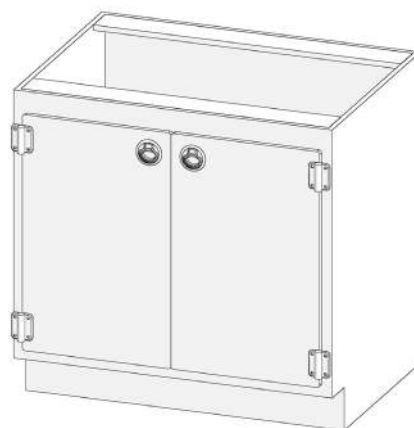

8-Drawer Basic Unit

Part Number	Width	Height	Depth	Price
PD-D80-3630	36"	29"	22"	*
PD-D80-4230	42"	29"	22"	*
PD-D80-4830	48"	29"	22"	*
PD-D80-3636	36"	35"	22"	*
PD-D80-4236	42"	35"	22"	*
PD-D80-4836	48"	35"	22"	*

*Please call for current pricing

DOUBLE DOOR STORAGE UNITS

Double Door Storage Unit

Part Number	Width	Height	Depth	Price
PD-S20-3030	30"	29"	22"	*
PD-S20-3630	36"	29"	22"	*
PD-S20-4230	42"	29"	22"	*
PD-S20-4830	48"	29"	22"	*
PD-S20-3036	30"	35"	22"	*
PD-S20-3636	36"	35"	22"	*
PD-S20-4236	42"	35"	22"	*
PD-S20-4836	48"	35"	22"	*

Double Door Vented Storage Unit

Part Number	Width	Height	Depth	Price
PD-S25-3030	30"	29"	22"	*
PD-S25-3630	36"	29"	22"	*
PD-S25-4230	42"	29"	22"	*
PD-S25-4830	48"	29"	22"	*
PD-S25-3036	30"	35"	22"	*
PD-S25-3636	36"	35"	22"	*
PD-S25-4236	42"	35"	22"	*
PD-S25-4836	48"	35"	22"	*